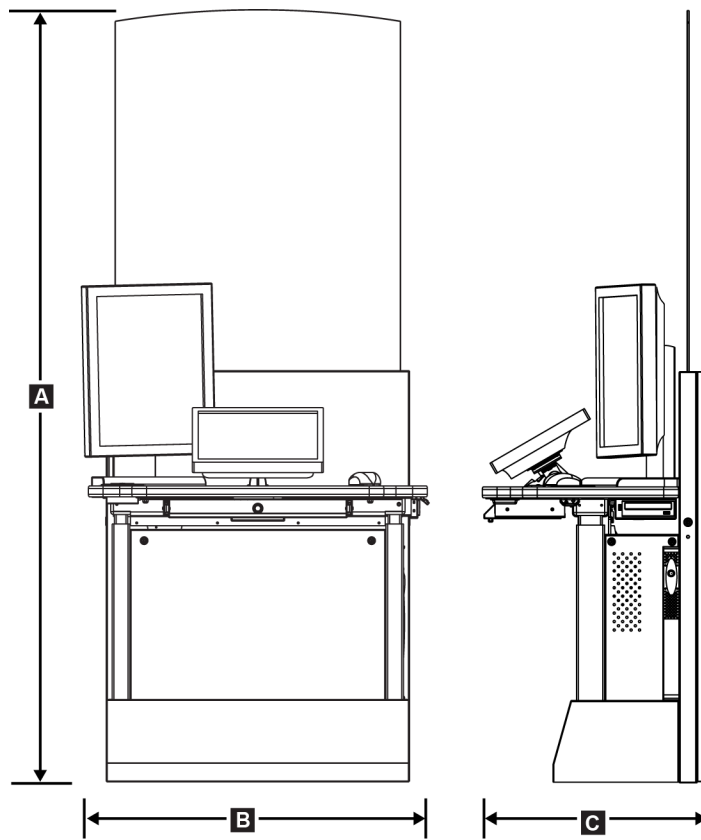

1.1 Introduction

This addendum modifies your Selenia® Dimensions® User and Service Manuals for an added length Radiation Shield. The other measurements are not changed. To see the changed length, refer to item A in the following figures.

Place this addendum with your manuals for future reference.

1.1.1 Premium and Standard Workstations

Premium Acquisition Workstation

Figure 1: Premium Acquisition Workstation Dimensions system

A.	Height	222.1 cm (87.45 inches)
B.	Width	92.7 cm (36.5 inches)
C.	Depth	58.5 cm (23 inches)
	Weight	154 kg (340 pounds)

Standard Acquisition Workstation

Figure 2: Standard Acquisition Workstation Dimensions system

A.	Height	217.2 cm (85.51 inches)
B.	Width	107 cm (42 inches)
C.	Depth	76 cm (30 inches)
	Weight	219 kg (462 pounds)