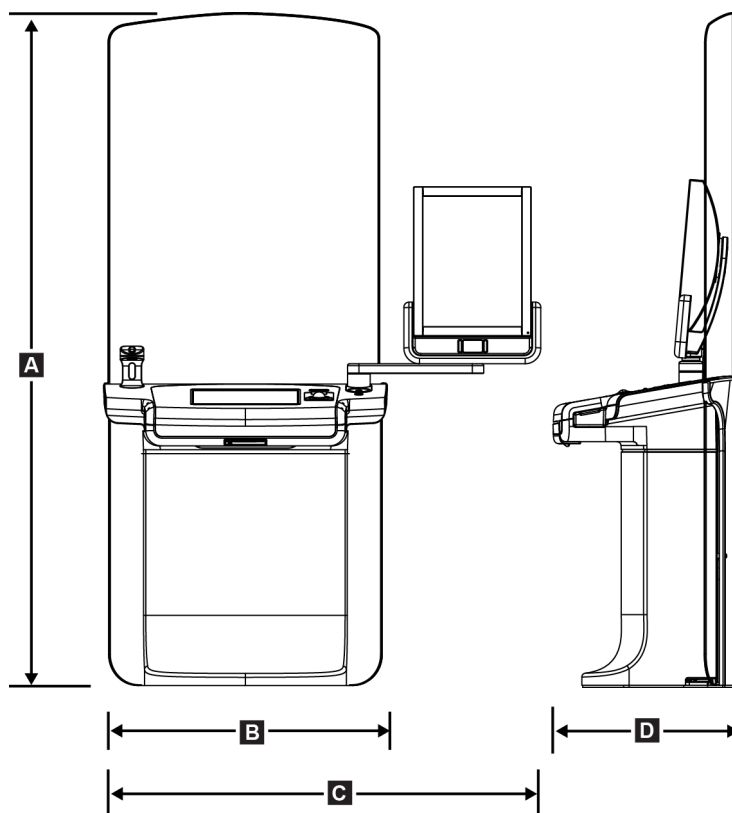

1.1 Introduction

This addendum modifies your Selenia® Dimensions® User and Service Manuals for an added length Radiation Shield. The other measurements are not changed. To see the changed length, refer to item A in the following figures.

Place this addendum with your manuals for future reference.

1.1.1 Premium and Standard Workstations

Premium Acquisition Workstation

Figure 1: Premium Acquisition Workstation Dimensions system

A.	Height	222.1 cm (87.45 inches)
B.	Width	92.7 cm (36.5 inches)
C.	Depth	58.5 cm (23 inches)
	Weight	154 kg (340 pounds)

Standard Acquisition Workstation

Figure 2: Standard Acquisition Workstation Dimensions system

A.	Height	217.2 cm (85.51 inches)
B.	Width	107 cm (42 inches)
C.	Depth	76 cm (30 inches)
	Weight	219 kg (462 pounds)